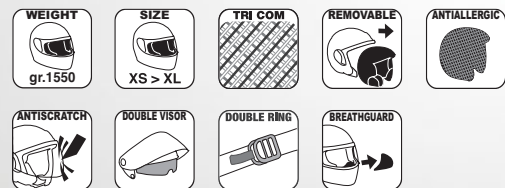

SIZE	XS	S	M	L	XL
	54	56	58	60	61

GIVI

TECH INFO

COLOUR RANGE

OPTIONALS