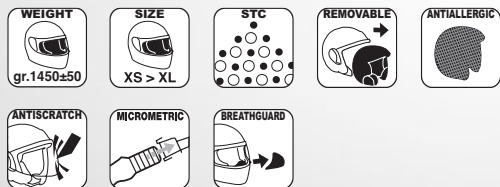

SIZE	XS	S	M	L	XL
	54	56	58	60	61

GIVI®

TECH INFO

COLOUR RANGE

VIPER
H502FWHRB