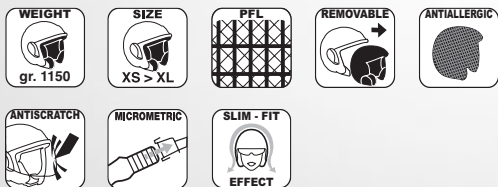

TC400

WHITE
HX03BB910

JET

20.5 FIBER-J

SIZE	XS	S	M	L	XL
	54	56	58	60	61

GIVI

TECH INFO

COLOUR RANGE