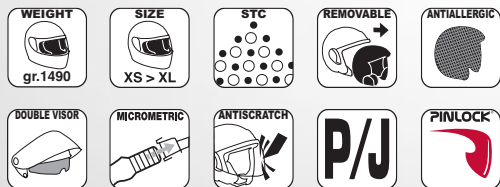

Guarda il video
Watch the video

SIZE	XS	S	M	L	XL
	54	56	58	60	61

GIVI

TECH INFO

COLOUR RANGE

WHITE
HX01FB910

MATT BLACK
HX01FN900

OPTIONALS