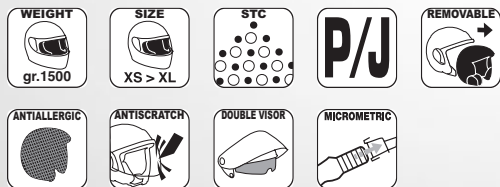

TECH INFO

COLOUR RANGE

BLACK
HX03BN902

OPTIONALS

I302B

Z876R

Z1897R

ZH101