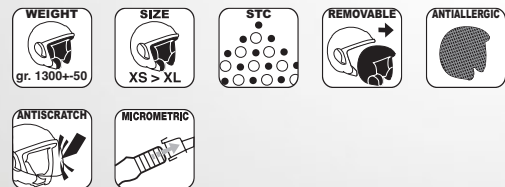

TC400

MATT BLACK
HX09JN900

JET

30.1 STREET-J

SIZE	XS	S	M	L	XL
	54	56	58	60	61

GIVI

TECH INFO

COLOUR RANGE