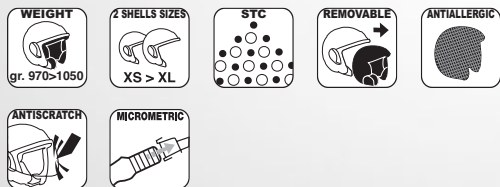

10.4 BASIC & GRAPHIC

SIZE	XS	S	M1	M2	L	XL
	54	56	57	58	60	61

GIVI

TECH INFO

COLOUR RANGE

OPTIONALS

Z1099T0

Z1099G075R