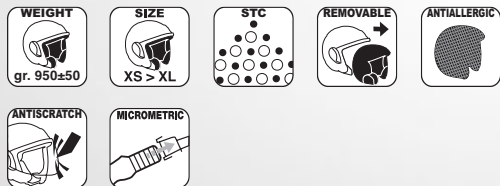

TECH INFO

COLOUR RANGE

PEARL WHITE
H107BB912