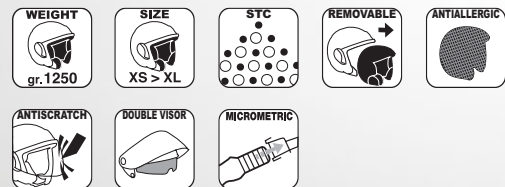

DEMI-JET

10.6 D-VISOR

SIZE	XS	S	M	L	XL
	54	56	58	60	61

GIVI

TECH INFO

COLOUR RANGE

WHITE
H106BB910

MATT BLACK
H106BN900