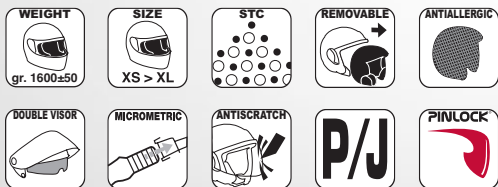

TECH INFO

COLOUR RANGE

MATT BLACK
HX01DN900