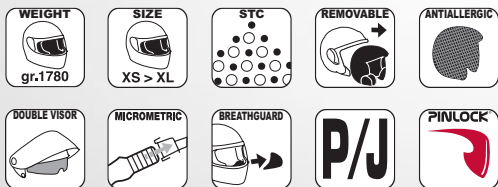

TECH INFO

COLOUR RANGE