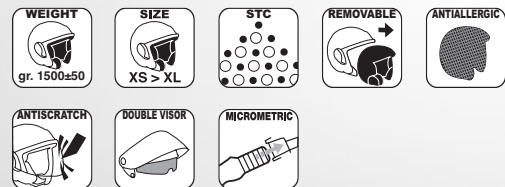

MATT BLACK
H205BN900

WHITE GOLD
H205BB910 ▲

BLACK
H205BN902 ▲

▲ Disponibile fino ad esaurimento scorte
Available until it runs out of stock

JET X.09 JET

SIZE	XS	S	M	L	XL
	54	56	57	59	61

GIVI

TECH INFO