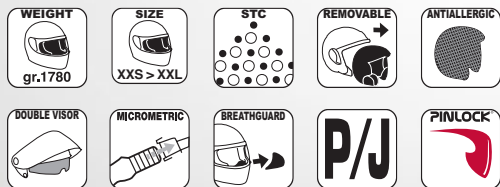

TECH INFO

COLOUR RANGE

WHITE
HX08FB910